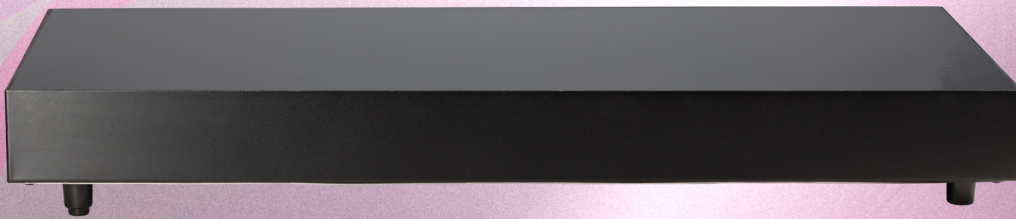

NEW ANYWHERE INDUCTION WARMING STOVE

12079

Elegant , sleek, smart are words that describe Bon Chef's NEW Anywhere Warming Induction Stove. Now you can put vessels anywhere on the surface with food directly into the vessel and have full control of how hot you want to keep the food. The best part is its 120 volts 16 amps and only draws 1750 watts . This means it can be plugged into any outlet. Multi 2 zone.

ITEM

DESCRIPTION

ITEM #	DESCRIPTION
12079	- ANYWHERE INDUCTION WARMING STOVE WITH 2 INDEPENDENT ZONES 120V/60HZ/1750W 16 amp 31.7" x 15.2" x 2.97"

800-331-0177 • 205 Route 94 • Lafayette, NJ 07848 • www.bonchef.com